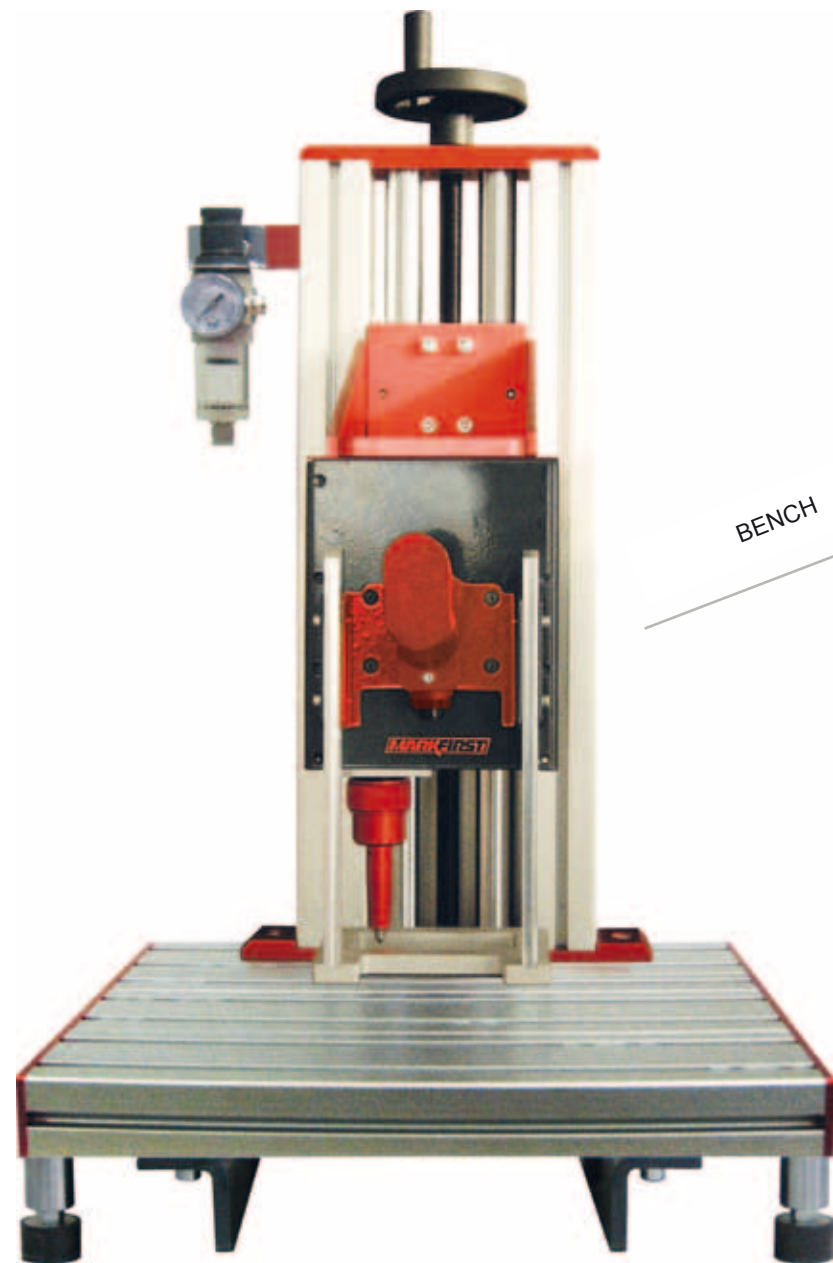

ADP 2560

MARKING AREA: 25X60 mm

Specifications	2560
Marking area	25x60 mm
Marking Mode	Vibro/Dot
Air drive	✓
Return spring	✓
Portable	✓

BENCH