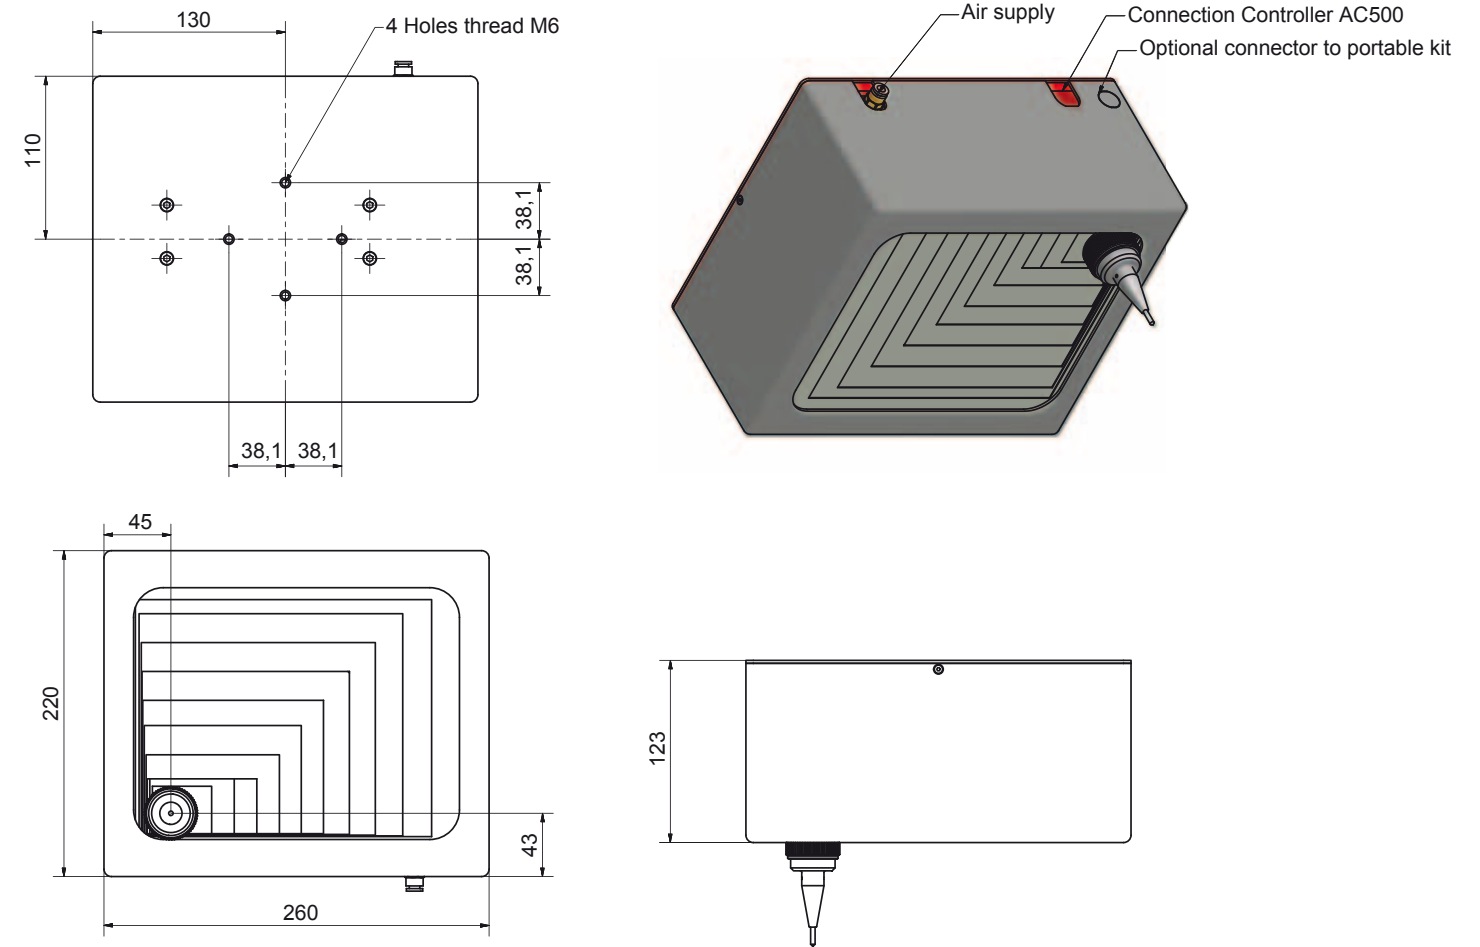

Pins

3 mm vibro

3 - 6 mm dot

12 mm dot

ADP120160

MARKING AREA: 120X160 mm

Specifications	5090	5090P	5090E
Marking area	120x160 mm	120x160 mm	120x160 mm
Marking Mode	Vibro/Dot	Dot	Vibro/Dot
Air drive	✓	✓	
Air return		✓	
Return spring	✓		
Electric			✓
Portable	✓	✓	✓

Pins

3 mm vibro

3 - 6 mm dot

12 mm dot

DRAWINGS

ADP2560

ADP5090

DRAWINGS

ADP120160

CONTROLLER

SOFTWARE

PORT	FUNCTION
USB	To upload files
	To upload logos bpm and dxf
	To upload TTF
	To upgrade software
	To upgrade languages
	To connect keyboard / mouse
	To back up
Ethernet	To connect Pc or other
RS232/ 485	6 input + 6 free 2 output + 4 free