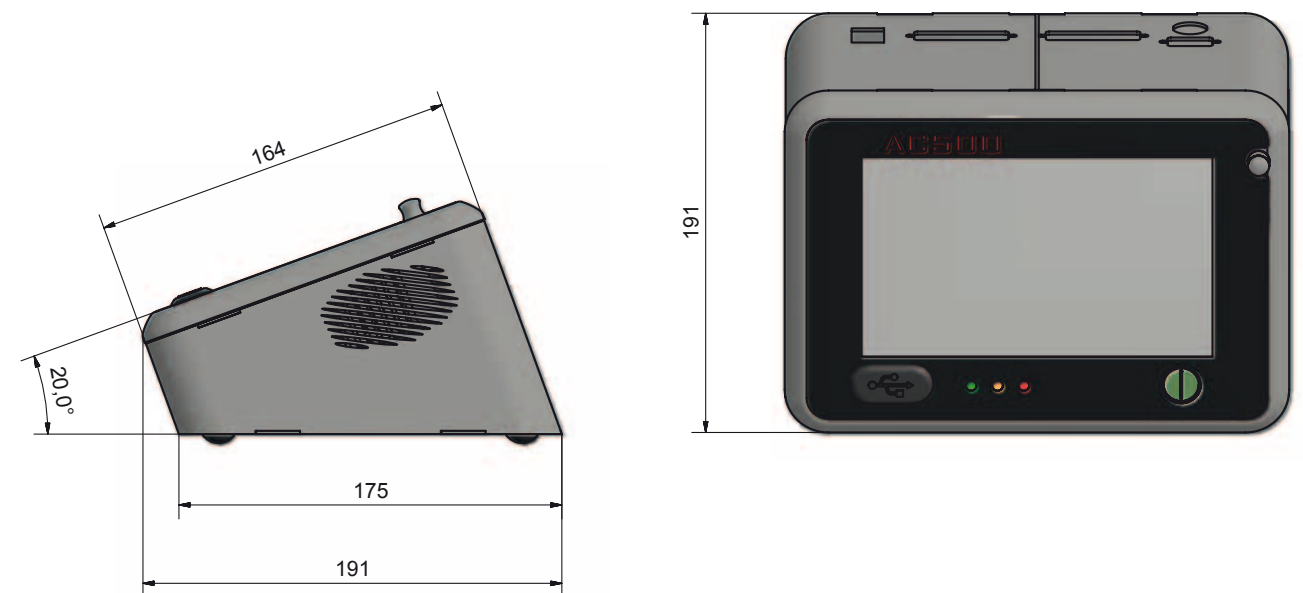

ADP120160

CONTROLLER

SOFTWARE

PORT	FUNCTION
USB	To upload files
	To upload logos bpm and dxf
	To upload TTF
	To upgrade software
	To upgrade languages
	To connect keyboard / mouse
	To back up
Ethernet	To connect Pc or other
RS232/ 485	6 input + 6 free 2 output + 4 free