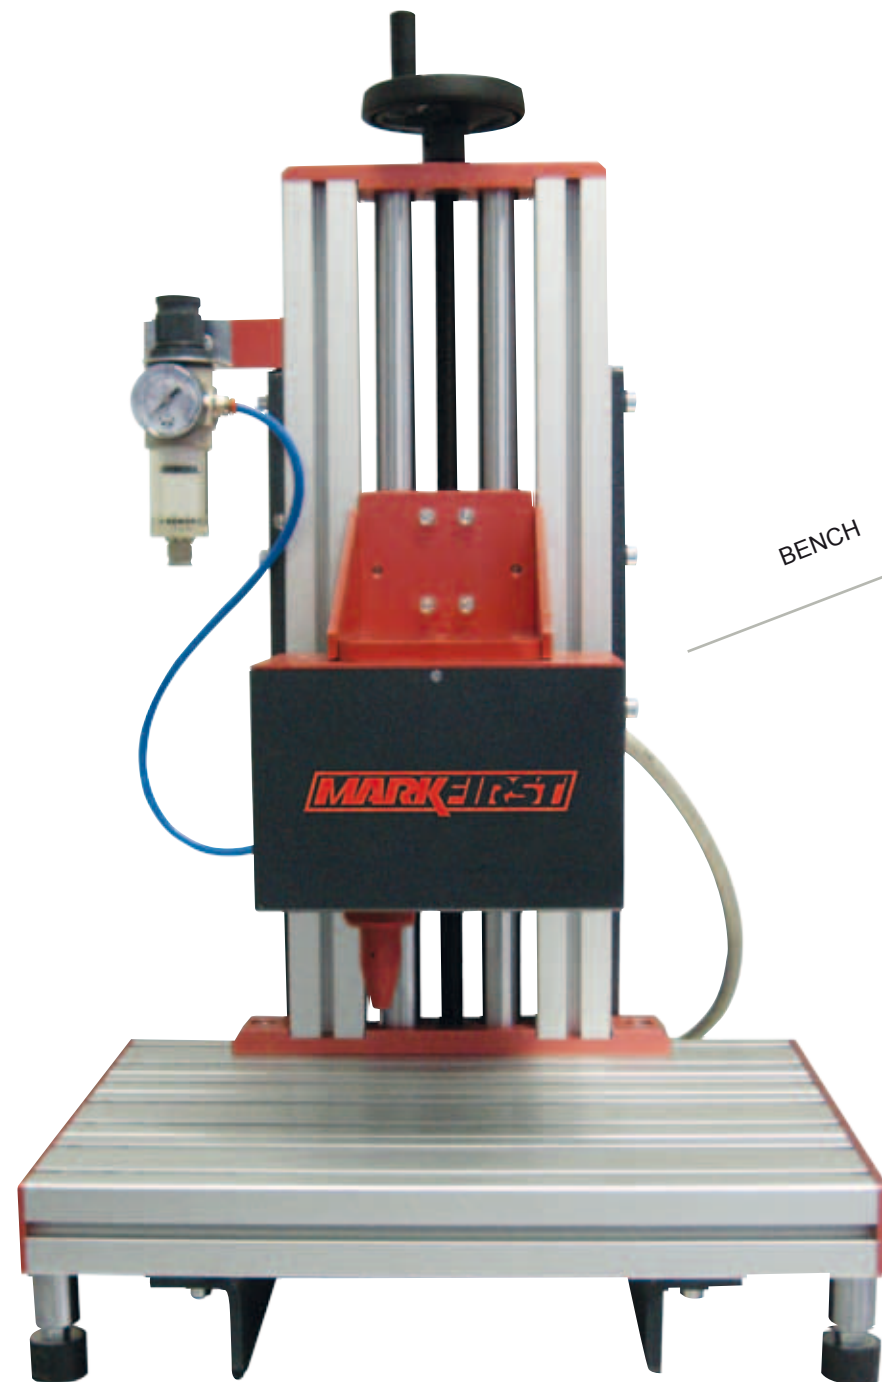

ADP5090

MARKING AREA: 50X90 mm

Specifications	5090	5090P	5090E
Marking area	50x90 mm	50x90 mm	50x90 mm
Marking Mode	Vibro/Dot	Dot	Vibro/Dot
Air drive	✓	✓	
Air return		✓	
Return spring	✓		
Electric			✓
Portable	✓	✓	✓