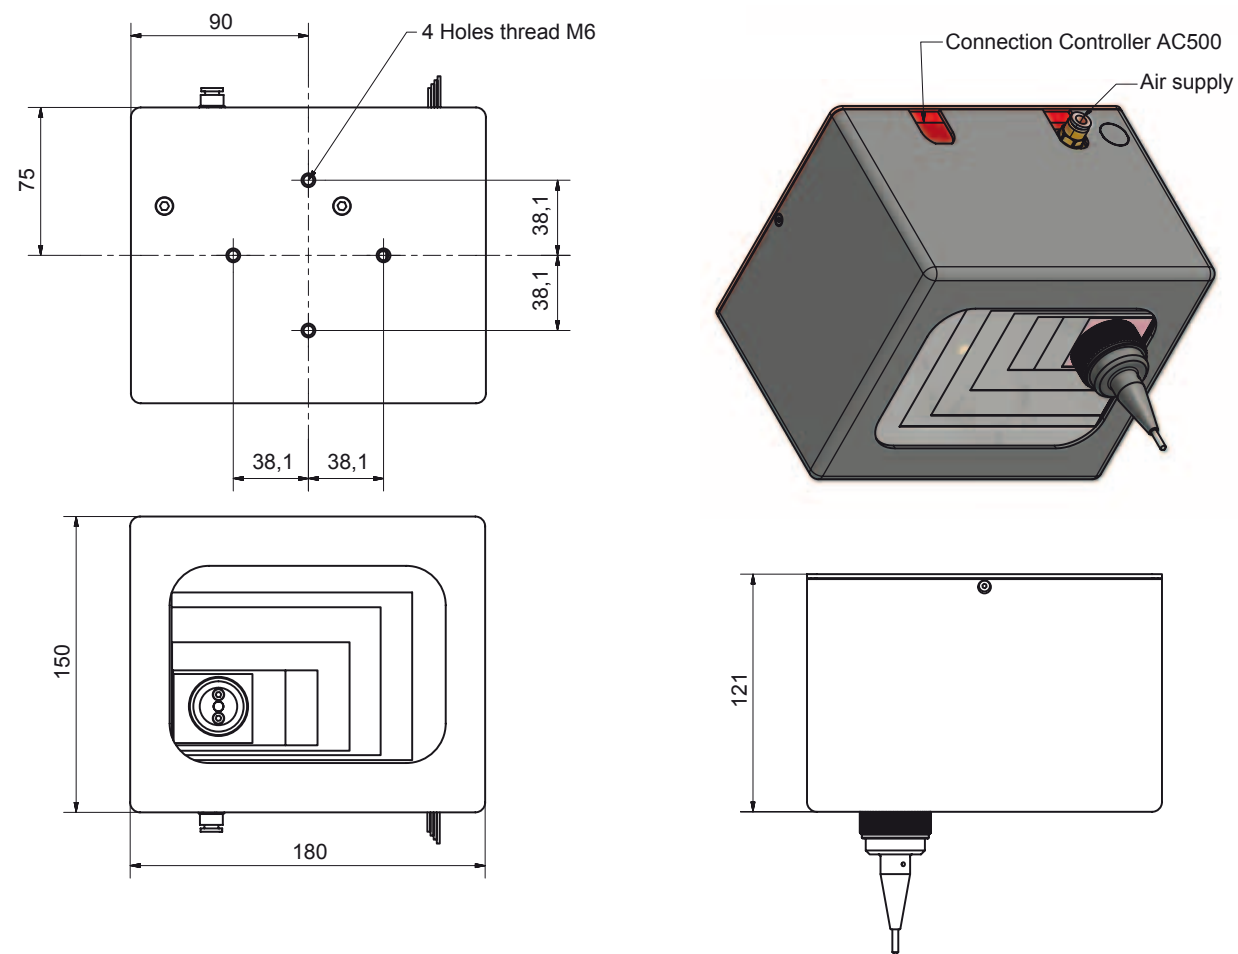

Pins

3 mm vibro

3 - 6 mm dot

12 mm dot

ADP120160

MARKING AREA: 120X160 mm

Specifications	5090	5090P	5090E
Marking area	120x160 mm	120x160 mm	120x160 mm
Marking Mode	Vibro/Dot	Dot	Vibro/Dot
Air drive	✓	✓	
Air return		✓	
Return spring	✓		
Electric			✓
Portable	✓	✓	✓

Pins

3 mm vibro

3 - 6 mm dot

12 mm dot

DRAWINGS

ADP2560

ADP5090

DRAWINGS

ADP120160

CONTROLLER

SOFTWARE

PORT	FUNCTION
USB	To upload files
	To upload logos bpm and dxf
	To upload TTF
	To upgrade software
	To upgrade languages
	To connect keyboard / mouse
	To back up
Ethernet	To connect Pc or other
RS232/ 485	6 input + 6 free 2 output + 4 free