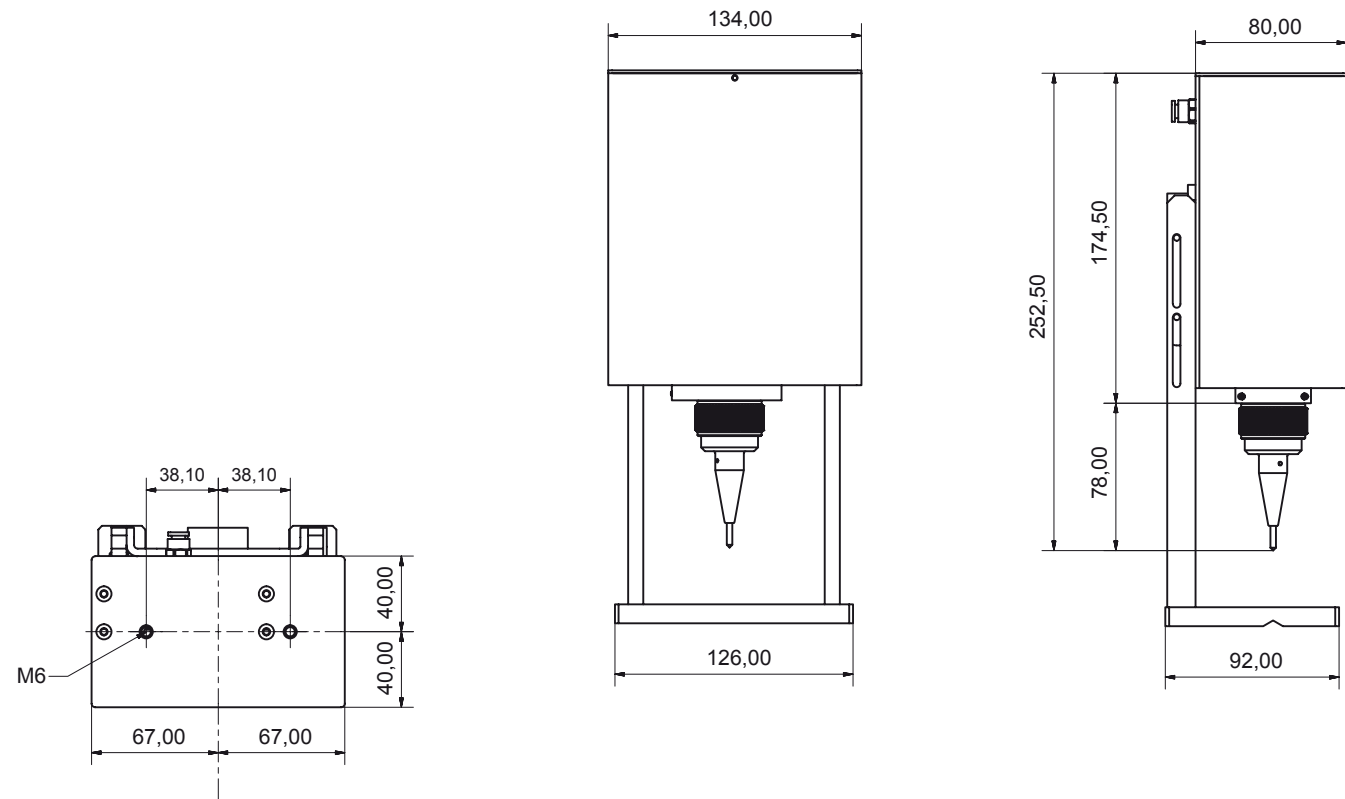

Marking statistics

ADP 2560

MARKING AREA: 25X60 mm

Specifications	2560
Marking area	25x60 mm
Marking Mode	Vibro/Dot
Air drive	✓
Return spring	✓
Portable	✓

BENCH

PORTABLE

INTEGRATION

Pins

Pins

3 mm vibro

3 - 6 mm dot

12 mm dot

ADP120160

MARKING AREA: 120X160 mm

Specifications	5090	5090P	5090E
Marking area	120x160 mm	120x160 mm	120x160 mm
Marking Mode	Vibro/Dot	Dot	Vibro/Dot
Air drive	✓	✓	
Air return		✓	
Return spring	✓		
Electric			✓
Portable	✓	✓	✓

Pins

3 mm vibro

3 - 6 mm dot

12 mm dot

DRAWINGS

ADP2560

ADP5090

DRAWINGS